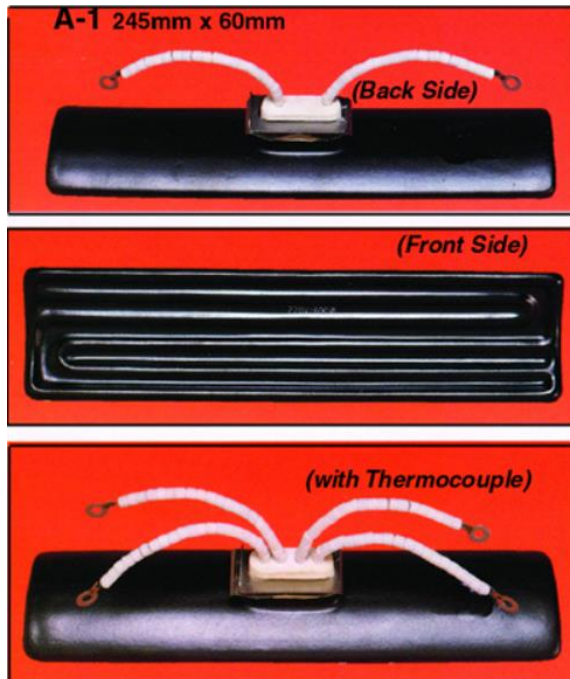

Black-Body Ceramic Infrared Heaters

A-1 and A-2 Parabolic Heaters

Aluminum Housings for the above Ceramic Infrared Heaters:

- AF-250** Housing for Ceramic Infrared Heaters for ITS-1 and ITS-H1 Series Heaters (1 heater @ 245 mm long)
- AF-500** Housing for Ceramic Infrared Heaters for ITS-1 and ITS-H1 Series Heaters (2 heaters @ 245mm long)
- AF-750** Housing for Ceramic Infrared Heaters for ITS-1 and ITS-H1 Series Heaters (3 heaters @ 245mm long)
- AF-1000** Housing for Ceramic Infrared Heaters for ITS-1 and ITS-H1 Series Heaters (4 heaters @ 245mm long)
- AF-1250** Housing for Ceramic Infrared Heaters for ITS-1 and ITS-H1 Series Heaters (5 heaters @ 245mm long)