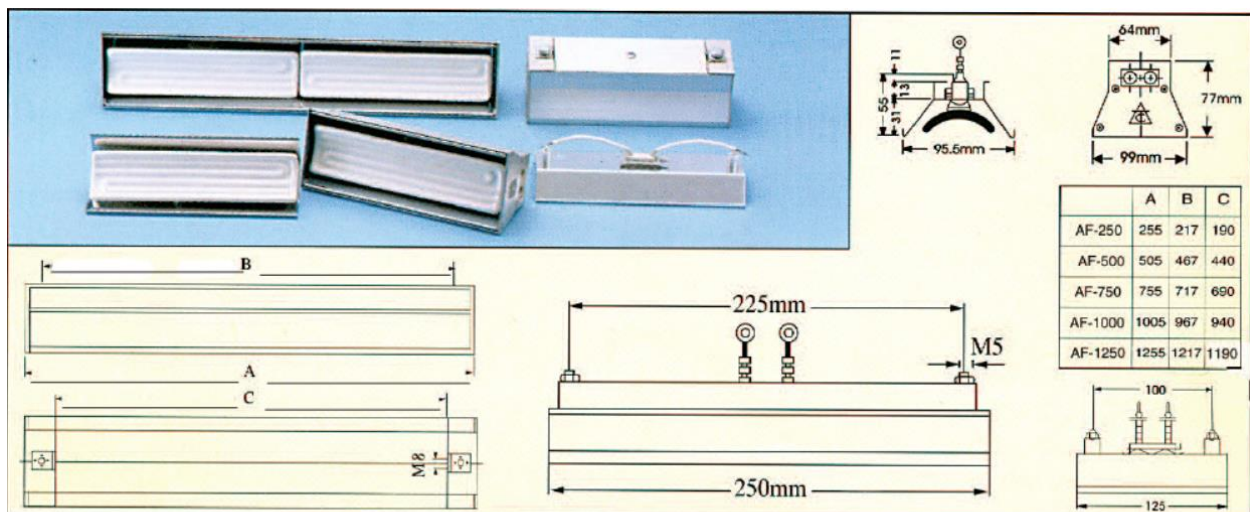

Black-Body Ceramic Infrared Heaters

A-1 and A-2 Parabolic Heaters

Aluminum Housings for the above Ceramic Infrared Heaters:

- AF-250** Housing for Ceramic Infrared Heaters for ITS-1 and ITS-H1 Series Heaters (1 heater @ 245 mm long)
- AF-500** Housing for Ceramic Infrared Heaters for ITS-1 and ITS-H1 Series Heaters (2 heaters @ 245mm long)
- AF-750** Housing for Ceramic Infrared Heaters for ITS-1 and ITS-H1 Series Heaters (3 heaters @ 245mm long)
- AF-1000** Housing for Ceramic Infrared Heaters for ITS-1 and ITS-H1 Series Heaters (4 heaters @ 245mm long)
- AF-1250** Housing for Ceramic Infrared Heaters for ITS-1 and ITS-H1 Series Heaters (5 heaters @ 245mm long)