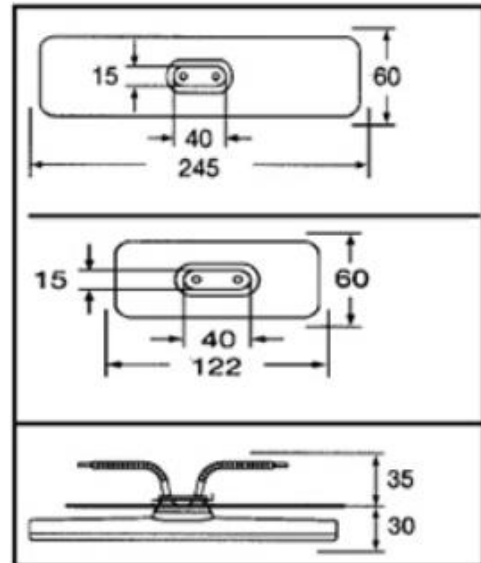

Black-Body Ceramic Infrared Heaters

A-1 and A-2 Parabolic Heaters

Aluminum Housings for the above Ceramic Infrared Heaters:

- AF-250** Housing for Ceramic Infrared Heaters for ITS-1 and ITS-H1 Series Heaters (1 heater @ 245 mm long)
- AF-500** Housing for Ceramic Infrared Heaters for ITS-1 and ITS-H1 Series Heaters (2 heaters @ 245mm long)
- AF-750** Housing for Ceramic Infrared Heaters for ITS-1 and ITS-H1 Series Heaters (3 heaters @ 245mm long)
- AF-1000** Housing for Ceramic Infrared Heaters for ITS-1 and ITS-H1 Series Heaters (4 heaters @ 245mm long)
- AF-1250** Housing for Ceramic Infrared Heaters for ITS-1 and ITS-H1 Series Heaters (5 heaters @ 245mm long)